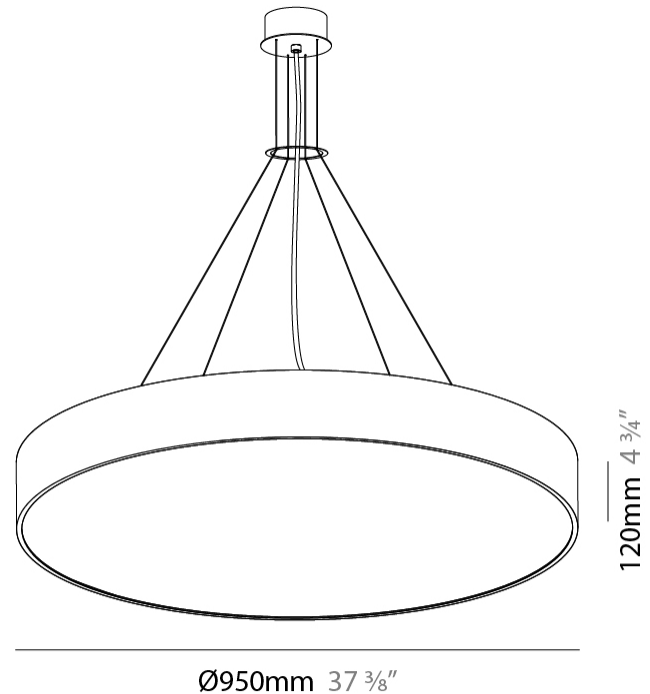

GENERAL

Series: Sign
Brand: Prolicht
Division: Architectural
Mounting Type: Suspension
Mounting Location: Ceiling
Subcategory: Pendant

PHYSICAL

Shape: Round
Diameter (mm): 950
Diameter (in): 37 ³/₈
Depth (mm): 120
Depth (in): 4 ³/₄
Max. Overall Height (mm): 2120
Max. Overall Height (in): 83 ⁷/₁₆
Light Distribution: Direct
Weight (kg): 16.058
Weight (lbs): 35.40
Diffuser: PMMA - Opal or Micro-Prism
Fixture Finish: SSR / BKV / CWI / CRY / HAB / UFT / ITA / RUA / FTG / MYG / LOD / PUS / FRO / FUP / KIA / POP / BLS / SPG / MEY / GOH / GUM / CHC / COM / ABZ / JAG / OBR / MOS / ROR
Fixture Material: Extruded Aluminum / Steel
Cable Details: 2000mm or 6000mm Transparent Cable

ELECTRICAL

Lamp Type: LED (Zhaga Standard)
Input Wattage (W): 129.5
Total Output Wattage (W): 111
Dimming: Tri-Mode (Non-Dimming and Phase Dimming (120Vac only) and 0-10V Dimming)
Driver Included: Yes
Driver Location: Integrated
Driver Type: Constant Current - Universal
Driver Class: Class 1
Input Voltage (V): 120 - 277
Constant Current (MA): 500

LED

Color Temperature (°K): 2700 / 3000 / 3500 / 4000
Max. Delivered Lumen (lm): 11450 / 12319 / 12570
CRI: >80 CRI
Lamp Life (hrs): 50000

OPTICAL

Beam Angle: 110

RATINGS AND CERTIFICATIONS

Certified By: Certified for North American Standards
IP rating: IP20