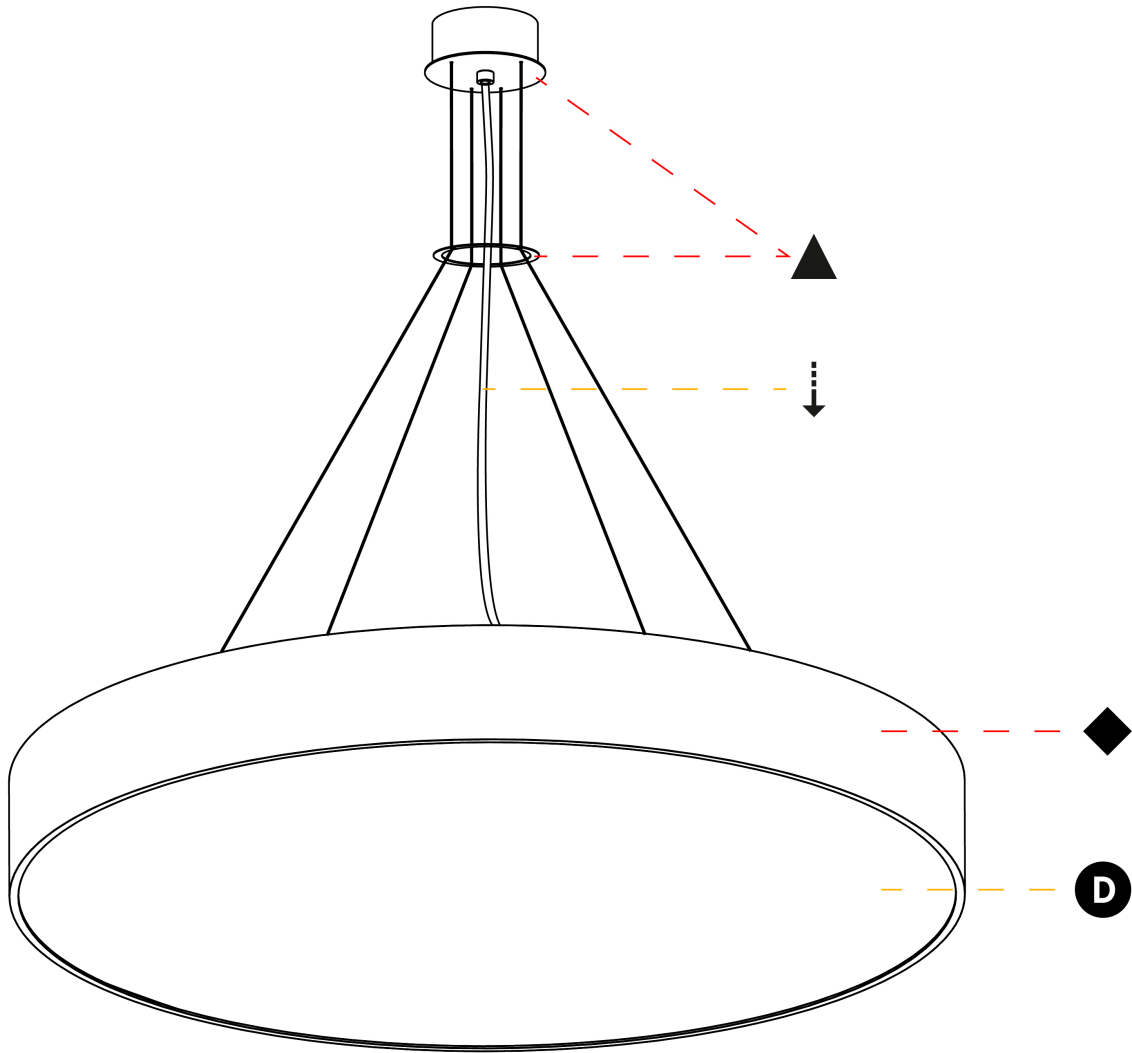

SIGN SUSPENSION

A30352-

PROJECT	_____
TYPE	_____
SPECIFIER	_____
QUANTITY	_____
DATE	_____