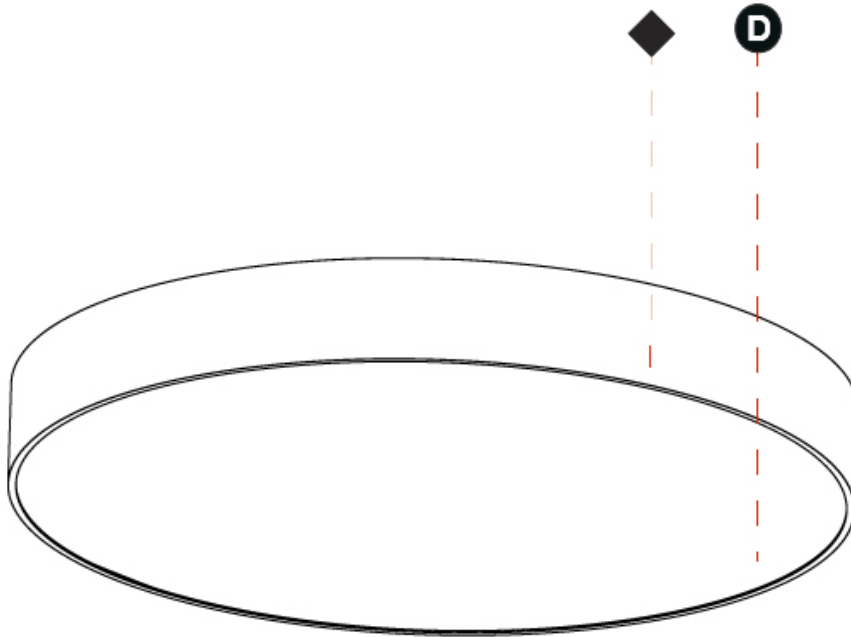

SIGN SURFACE

A3C024-

PROJECT _____

TYPE _____

SPECIFIER _____

QUANTITY _____

DATE _____